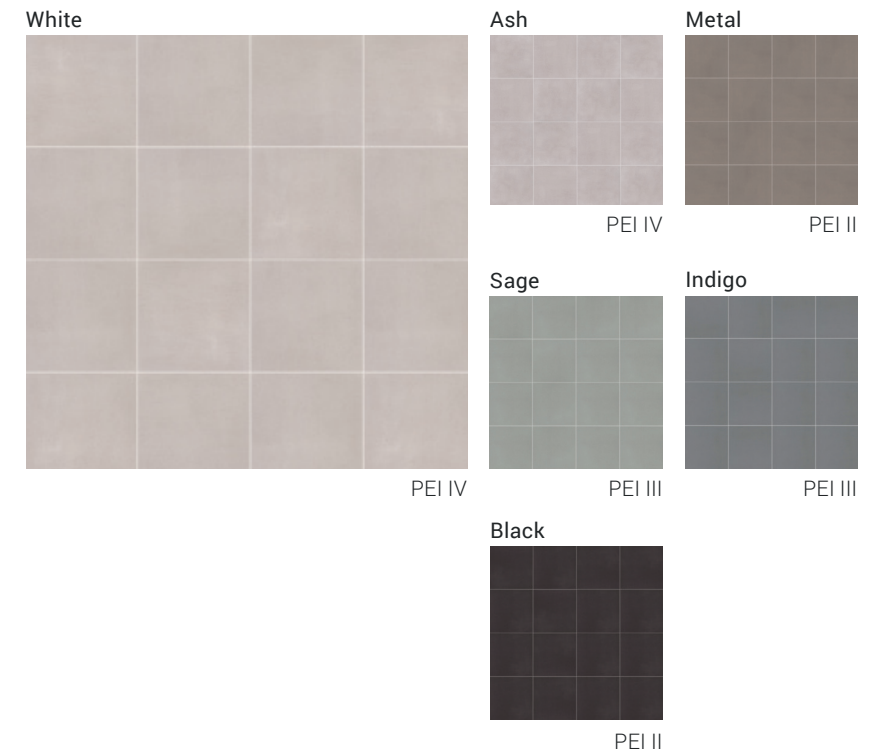

# FORM

DURABODY® GLAZED CERAMIC FLOOR TILE

Form collection puts a trendy twist on the popular cement tile look, incorporating solid colors and contemporary decorative designs. Neutrals paired with bold accent shades, such as Teal, Indigo and Dusty Rose. Featuring an elegant 8"x8" size that embodies the feel of handmade cement tile. Form also offers the flexibility to coordinate with mosaics and trim from our Function series to complete your creative vision.

## TILE

Photo reproduction may not match the exact color of tile.

### SIZES

8"x8"  
Up to 25 Faces