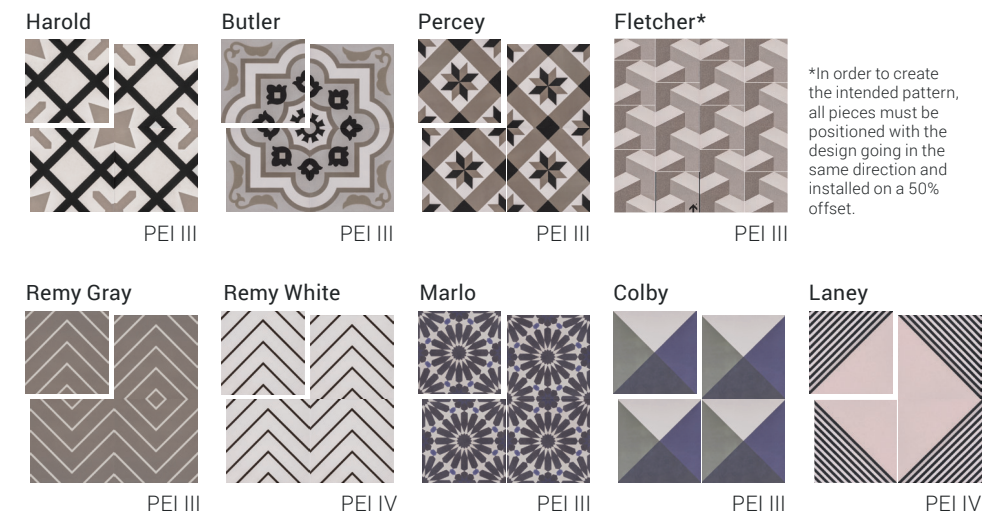

DECORATIVE ACCENTS

*In order to create the intended pattern, all pieces must be positioned with the design going in the same direction and installed on a 50% offset.