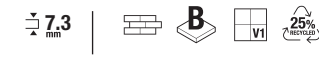

CC Textures

Ceramic Wall

10"x28" 3"x6"
25x71 cm 7.5x15 cm