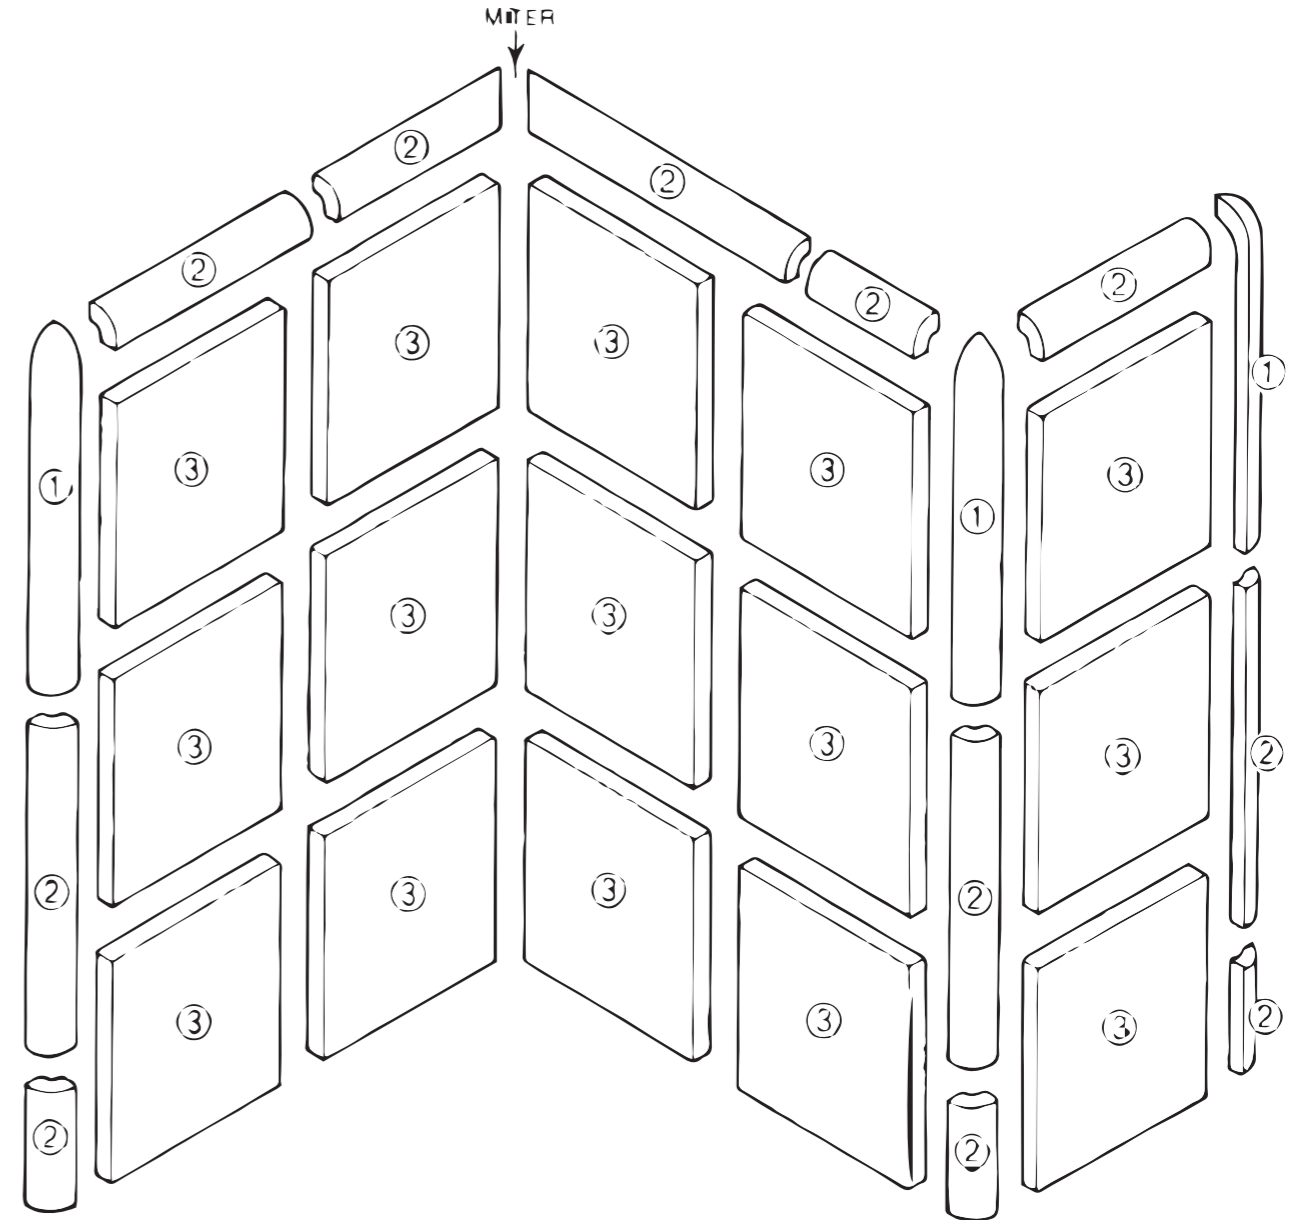

1. AC106 - 3/4 x 6 Bead Out Angle
2. A106 - 3/4 x 6 Bead
3. 4 1/4 x 4 1/4 Field Tile