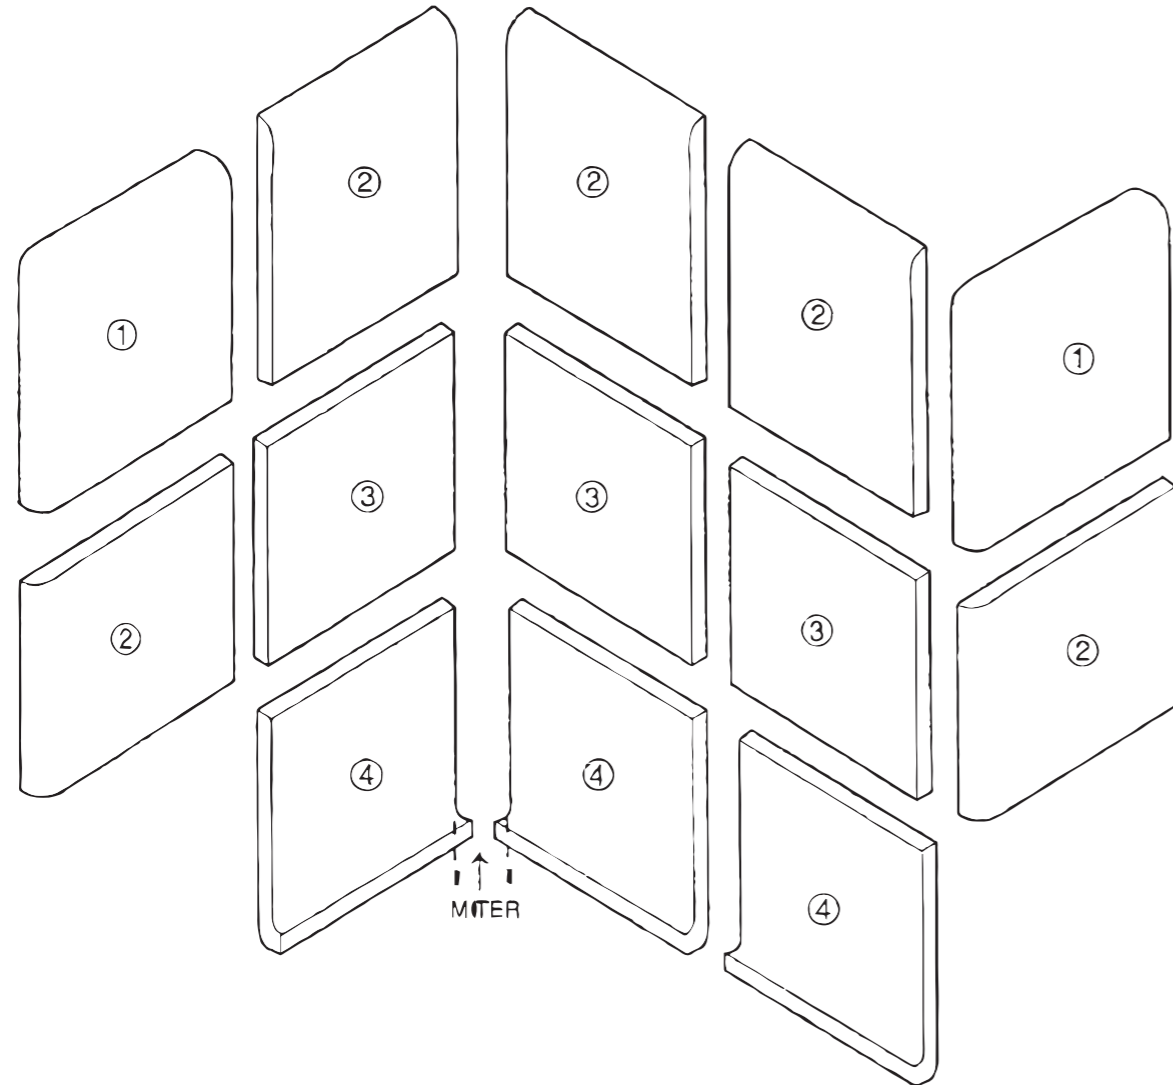

Color Collection

Ceramic Wall

Trims Installation Suggestion

4 1/4" x 4 1/4" Conventional Square in Corners

- 1. SN4449 - 4 1/4 x 4 1/4 Surface Bullnose Angle
- 2. S4449 - 4 1/4 x 4 1/4 Surface Bullnose
- 3. STCR3401 - 4 1/4 x 4 1/4 Cove Angle
- 4. 4 1/4 x 4 1/4 Field Tile
- 5. AT3401 - 4 x 4 Cove Base
- 6. AK106 - 3/4 x 3/4 Universal In Angle

4 1/4" x 4 1/4" Conventional Square in Corners

- 1. AC106 - 3/4 x 6 Bead Out Angle
- 2. A106 - 3/4 x 6 Bead
- 3. 4 1/4 x 4 1/4 Field Tile

Color Collection

Ceramic Wall

Trims Installation Suggestion

6"x6 Thin-Set Square in Corners