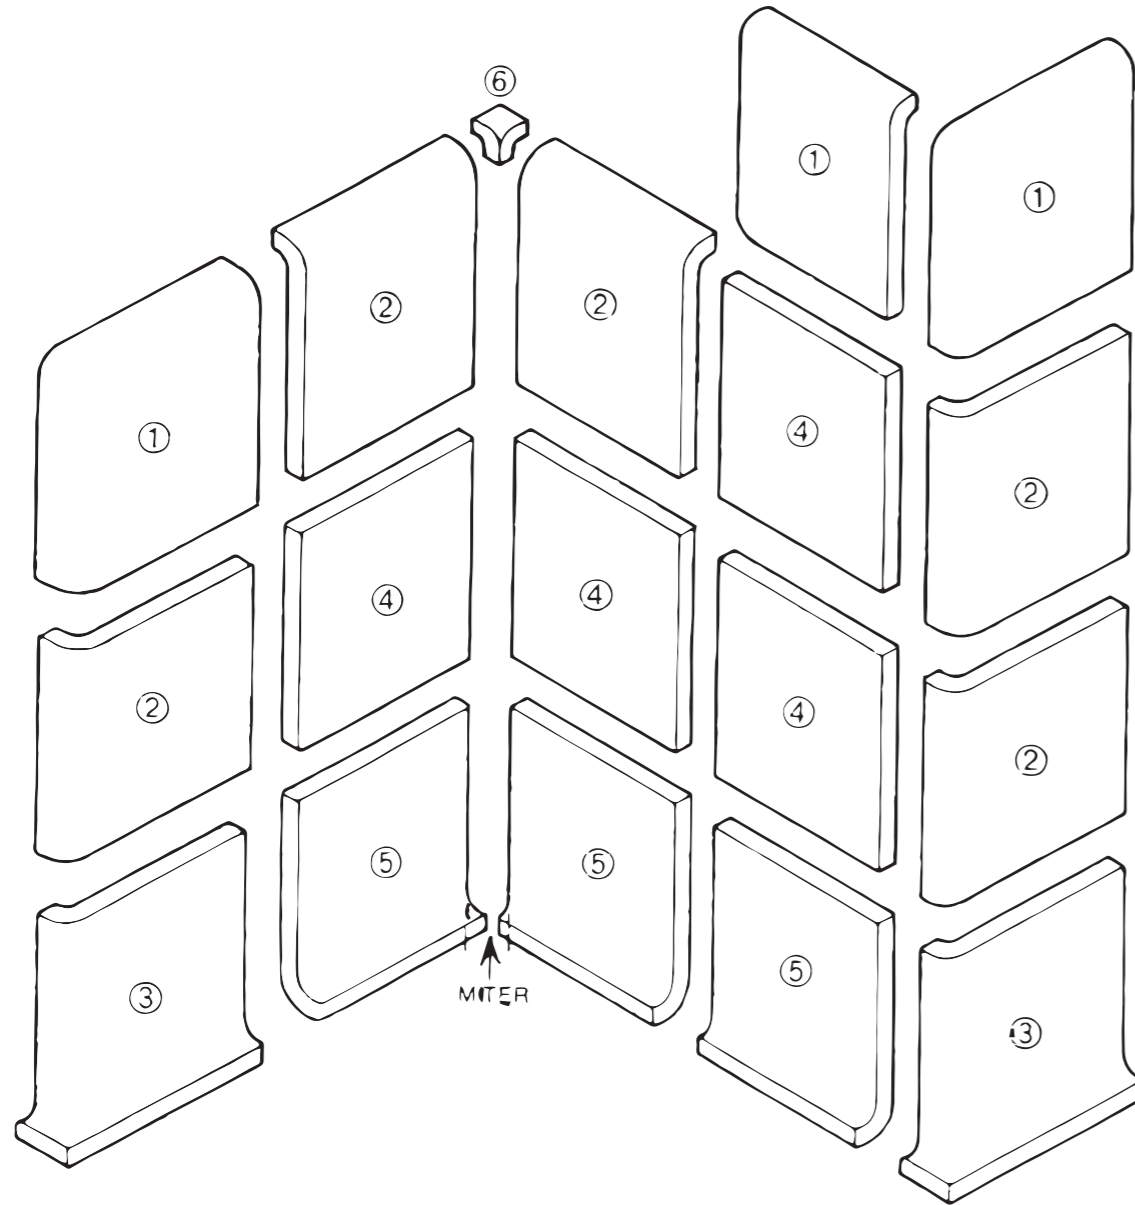

Color Collection

Ceramic Wall

Trims Installation Suggestion

4 1/4" x 4 1/4" Conventional Square in Corners

1. SN4449 - 4 1/4 x 4 1/4 Surface Bullnose Angle
2. S4449 - 4 1/4 x 4 1/4 Surface Bullnose
3. STCR3401 - 4 1/4 x 4 1/4 Cove Angle
4. 4 1/4 x 4 1/4 Field Tile
5. AT3401 - 4 x 4 Cove Base
6. AK106 - 3/4 x 3/4 Universal In Angle

4 1/4" x 4 1/4" Conventional Square in Corners