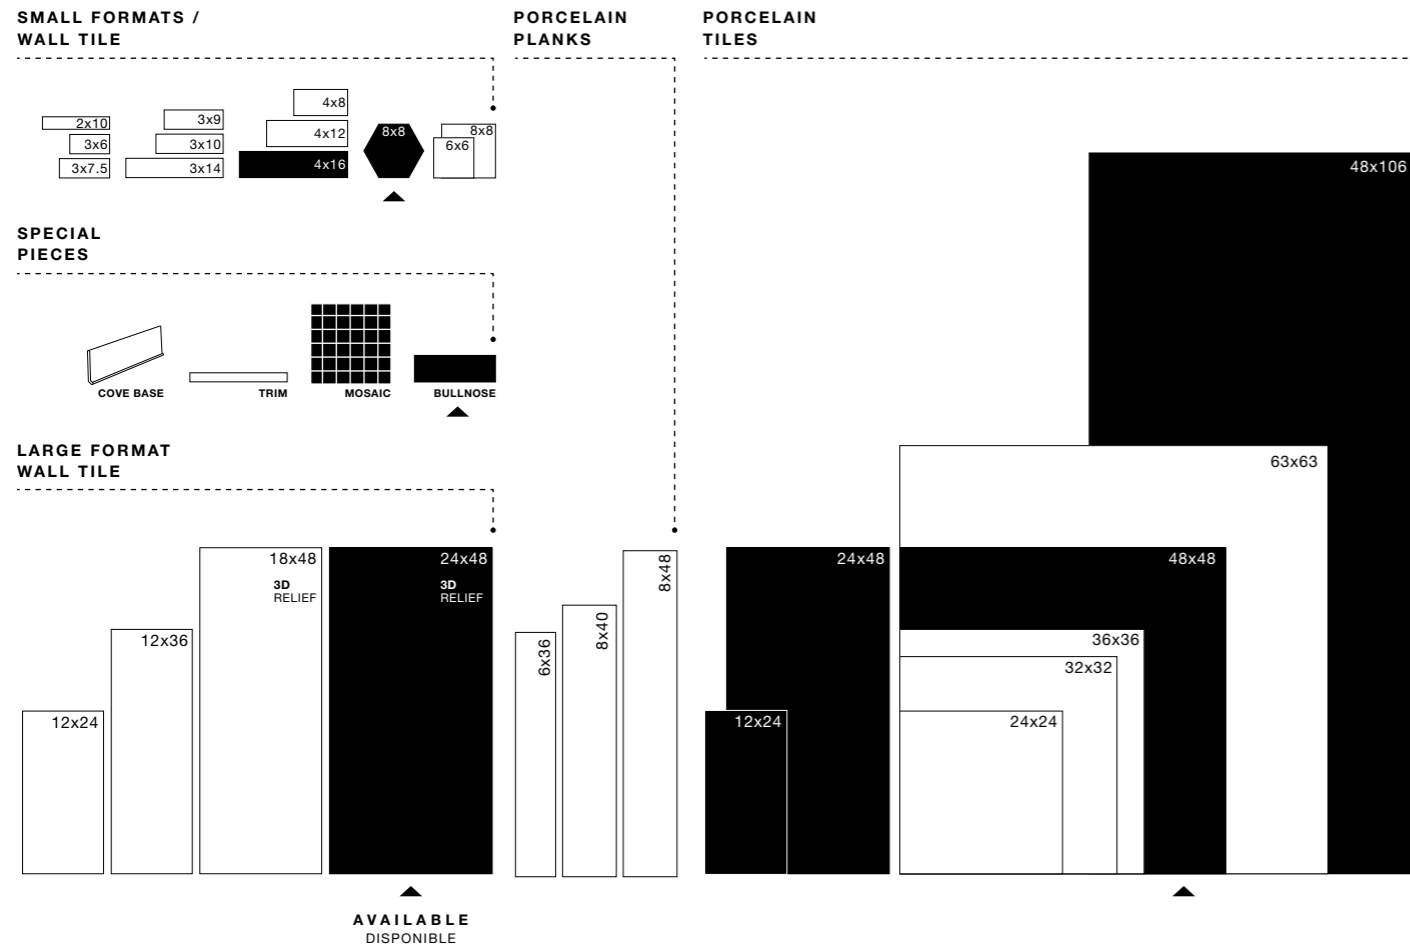

# apuano oro

DISCOVER OUR SIZE OFFERING AT A GLANCE. FIND THE PERFECT SOLUTION FOR YOUR PROJECT WITH A QUICK LOOK AT OUR SIZE GUIDE TO FIND ALL SHAPES, SURFACES AND EDGE FINISHES AVAILABLE IN EACH COLLECTION.

## AVAILABLE SIZES FORMATOS DISPONIBLES

## NUMBER OF DESIGNS

NUMERO DE DISEÑOS

Sizes   Formatos	#	#	#
48x106	12	12x12	N/A
48x48	15	8x8	60
24x48	30	4x16	40
24x48 Stream	8		
12x24	40		