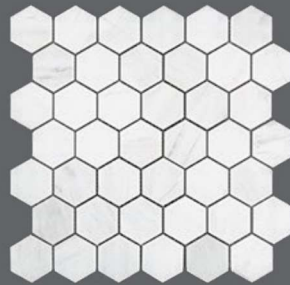

# BIANCO DOLOMITE

a timeless and minimalistic white marble

# BIANCO DOLOMITE MARBLE COLLECTION

3/4 x 12  
Honed & Polished  
Standard Liner

11-3/4 x 12  
Honed 2" Hexagon

2 x 12  
Honed & Polished  
F5 Chair Rail

4 x 12 Honed Tile

11-3/4 x 12  
Polished 2" Hexagon