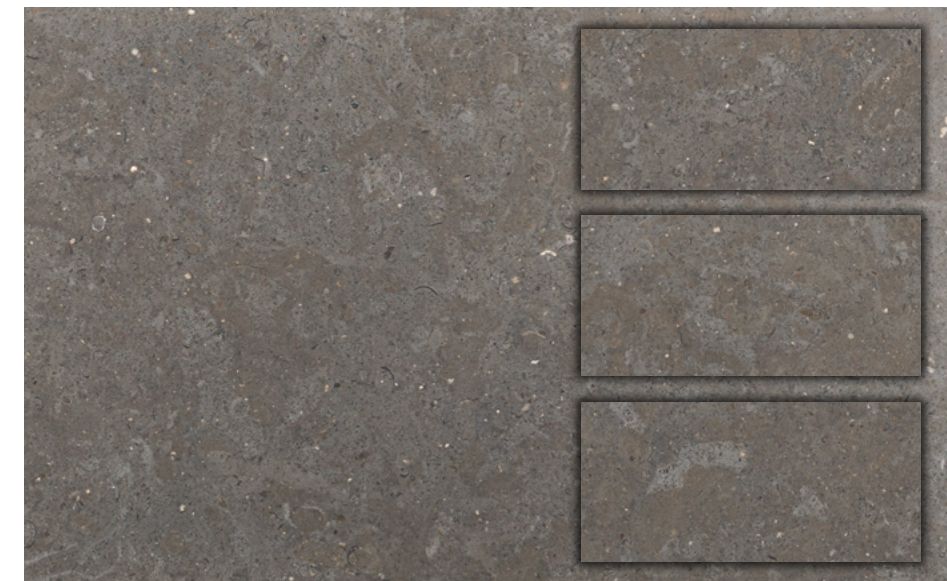

LAGOS BLUE

Limestone - Portugal

DIMENSIONS	THICKNESS	FORMAT	PART NUMBER	FINISH
12 X 12	3/8	TILE	LIMLAGBLU1212H	HONED
12 X 24	3/8 OR 1/2	TILE	LIMLAGBLU1224H	HONED
18 X 18	1/2	TILE	LIMLAGBLU1818H	HONED
24 X 24	1/2	TILE	LIMLAGBLU2424H	HONED
SLAB	2CM	SLAB	LIMLAGBLUSLAB2CMH	HONED