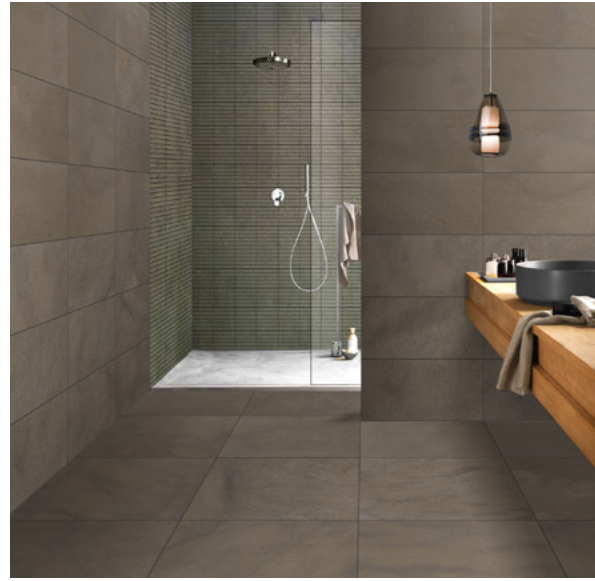

CHELSEA GREY

Limestone - Greece