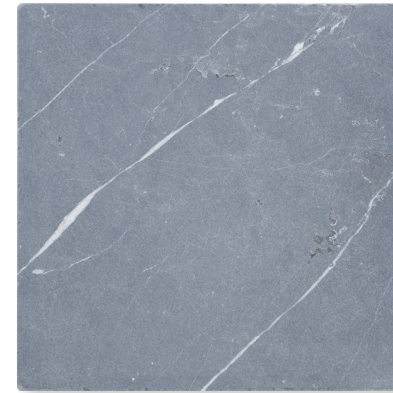

NEGRO MARQUINA

12X12 | Marble
MARNEGMAR1212T

BARDIGLIO IMPERIALE

12X12 | Marble