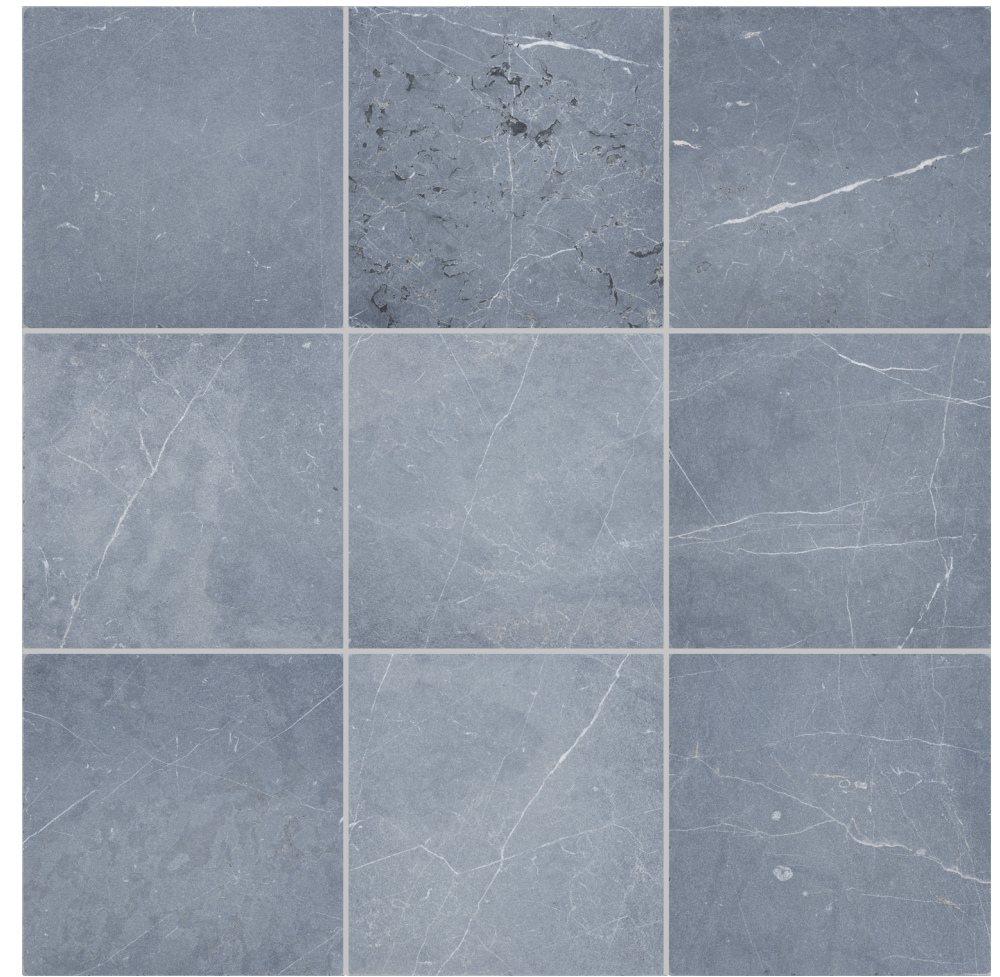

TUMBLED MARBLE

TUMBLLED MARBLE COLLECTION

12X12 Tiles

- Our Tumbled marble collection is available in White Carrara, Bardiglio Imperiale, Negro Marquina, Botticino Turkish and Ming Green.
- Characterized by a softer surface and uneven edges, tumbled tiles have a worn and rustic look and feel.
- The color on tumbled tiles is more muted than honed or polished, with chips and cracks being common.
- The process for tumbling tile consists of placing the marble tiles into a rubber drum that also includes things like rocks, sand, and water.
- Classic use includes installation of tumbled tiles in a checkerboard pattern, adding a beautiful graphic to any space.
- Tumbled tiles are suitable for commercial, residential, interior, exterior, floors and walls. Wet applications are acceptable when properly sealed.

WHITE CARRARA
12X12 | Marble

NEGRO MARQUINA

12X12 | Marble
MARNEGMAR1212T

BARDIGLIO IMPERIALE

12X12 | Marble

MING GREEN
12X12 | Marble

BOTTICINO TURKISH
12X12 | Marble