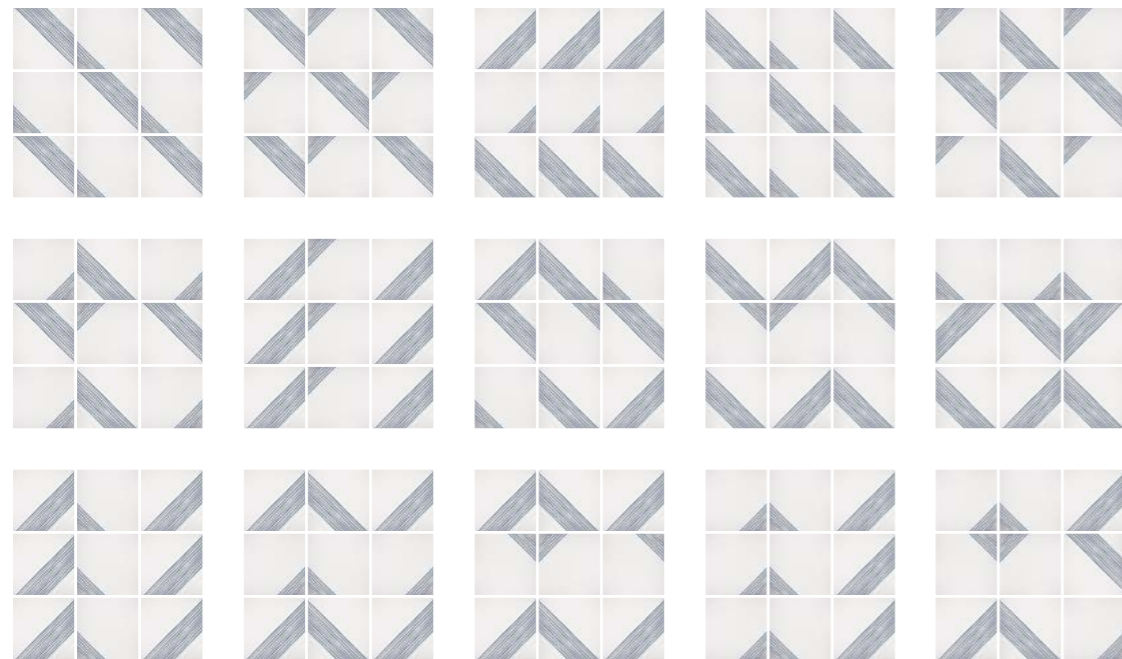

Tribe

Gres Stoneware

8.2 | | **8"x8"**
20x20 cm

Ivory

8"x8" Diamond
TRB004-88

Ivory

8"x8" Lines
TRB002-88

Technical Specifications

CHARACTERISTICS	STANDARD	DECLARED ASTM
Water Absorption	C373	<3%
Break Strength	C648	Min. 250
Scratch Hardness	MOH's Scale	5
Chemical Resistance	C650	Unaffected
Frost Resistance	C1026	Resistant
Group	See FAQ's	-
Deep Abrasion - Unglazed Tiles	C1243	-
PEI- Glazed Tiles	C1027	4
Minimum Bond Strength (PSI)	C482	165
Dynamic Coefficient of Friction (DCOF)	A137.1	>=0.42
Shade and Texture Rating	CTDA "V"	V1
Facial Dimensions	C499	Pass
Range of Thickness	C499	Pass
Warpage	C485	Pass
Wedging	C502	Pass

Packaging Info

Size	SF per carton	PC per carton	BX per pallet
8"x8"	12.70	30	72